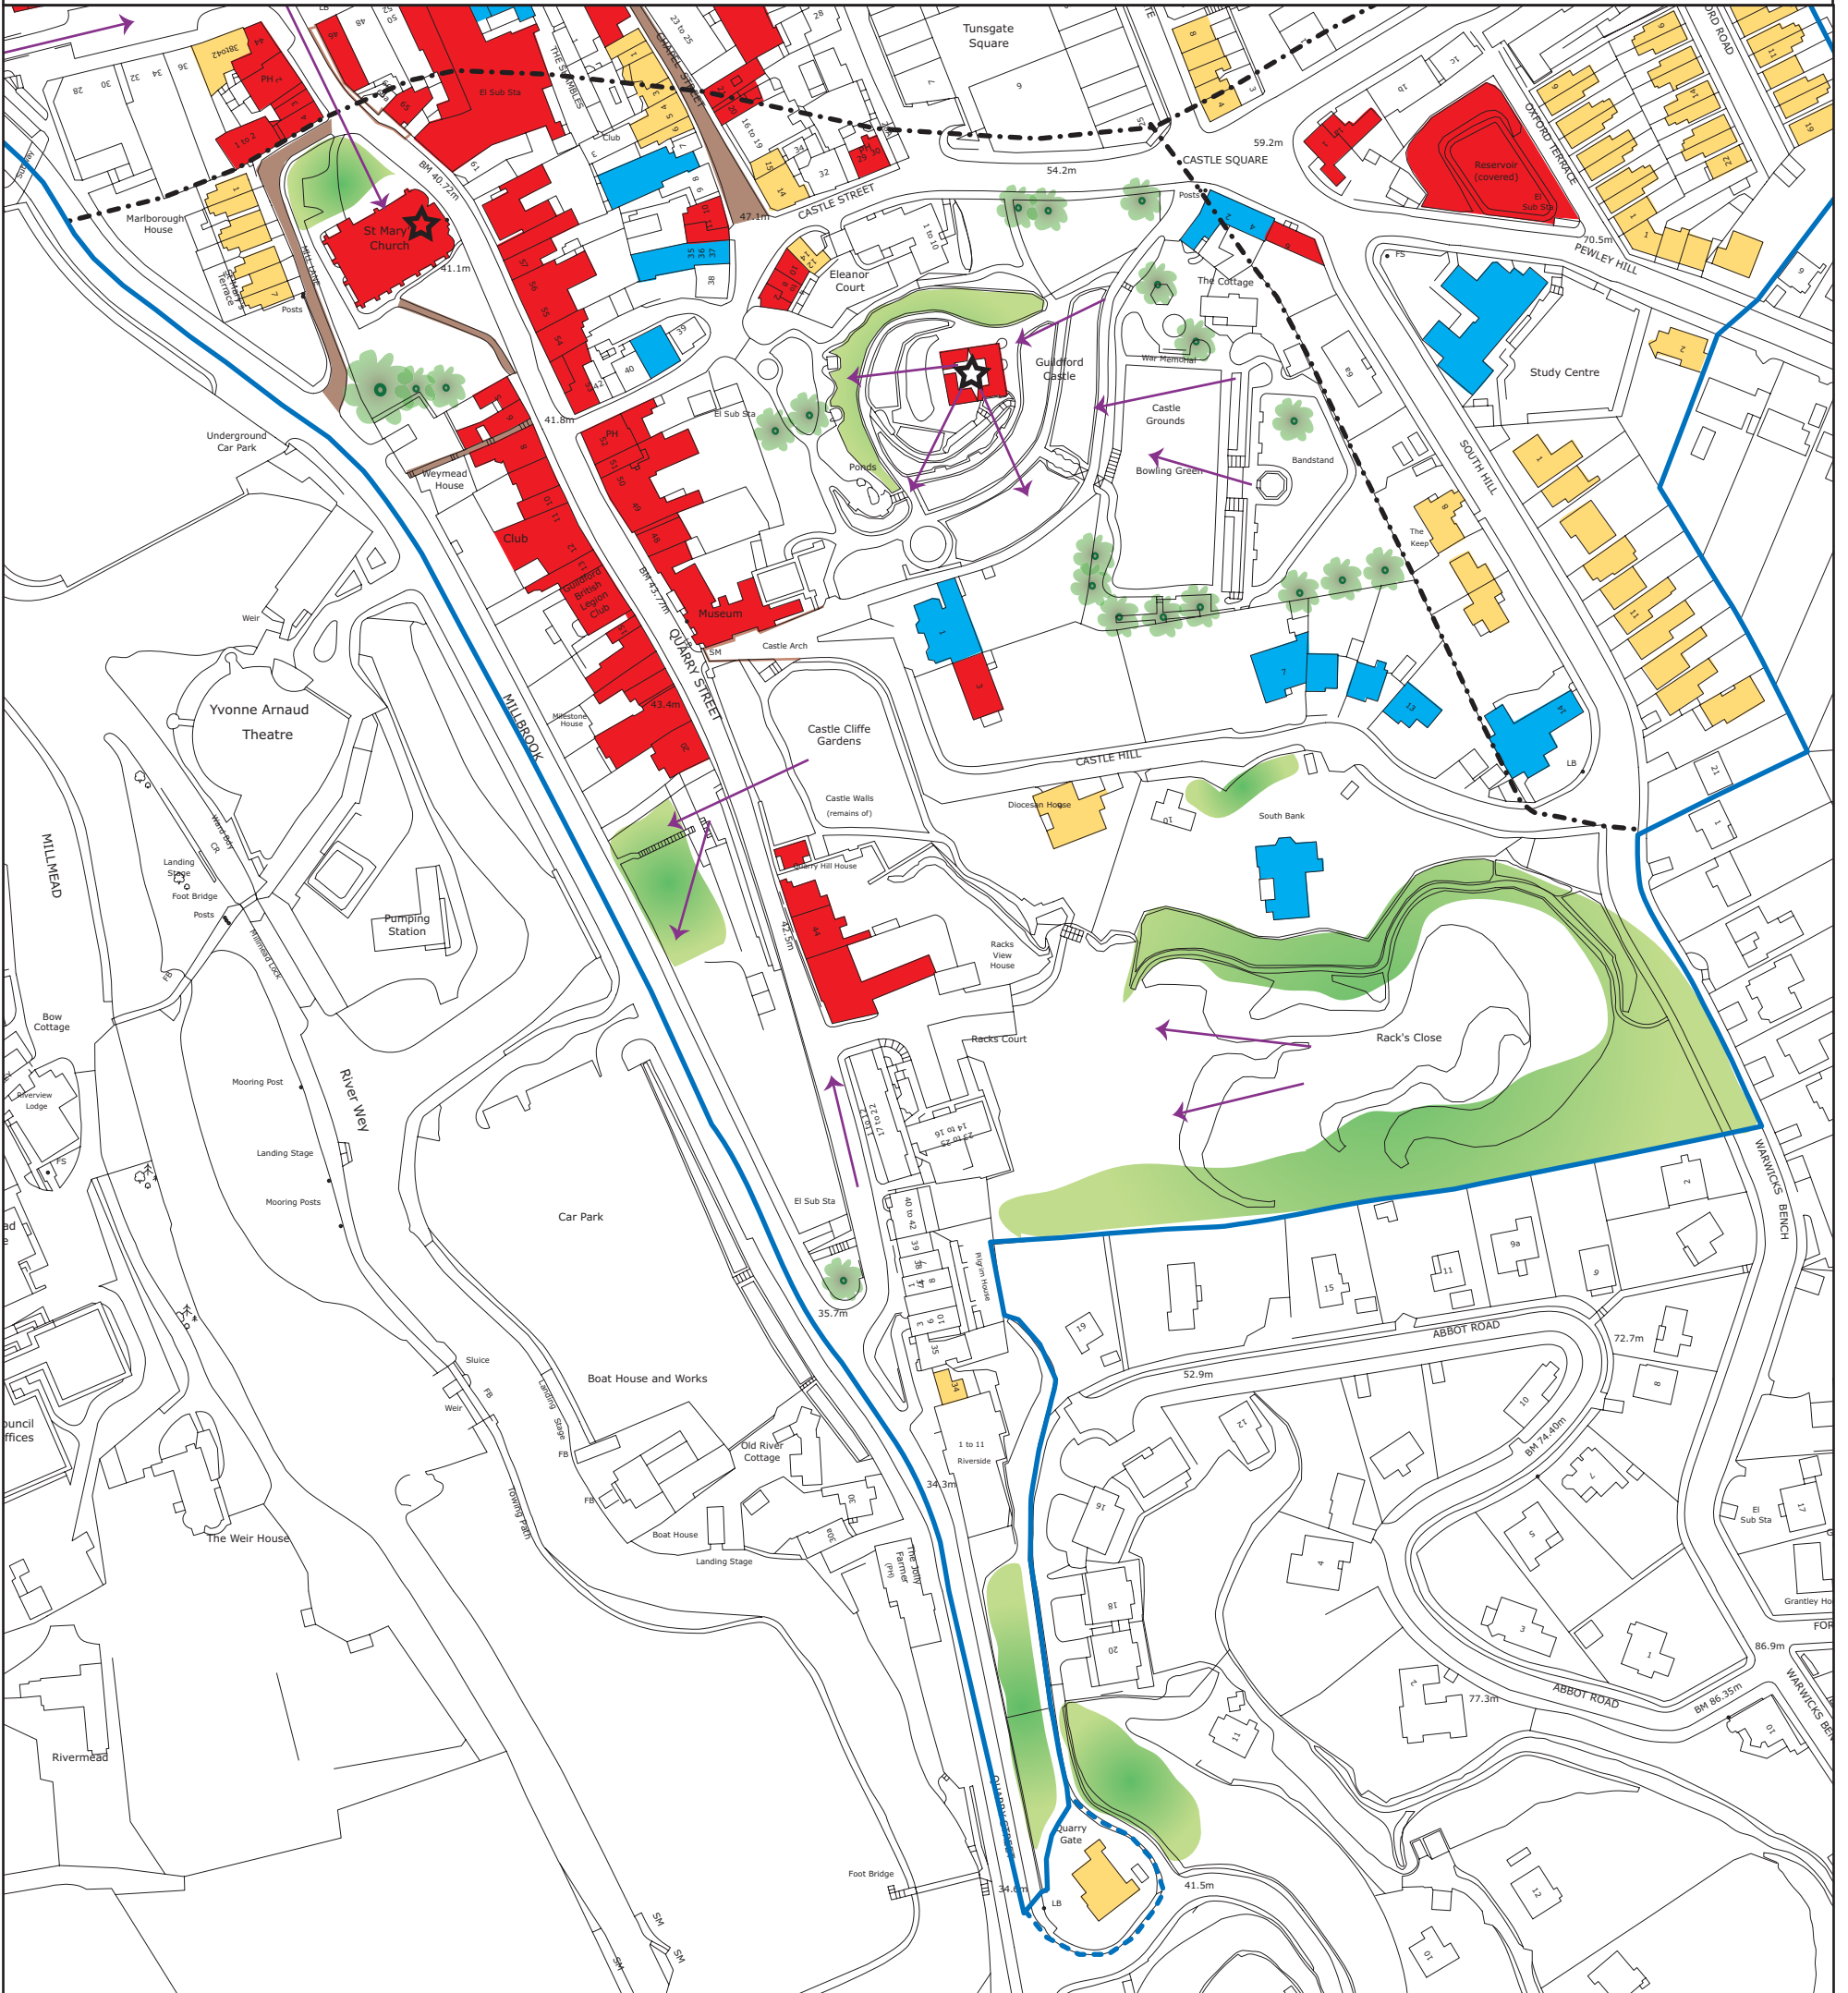

Guildford Borough Council

Area I The Castle and quarries

Townscape Appraisal Map

(Not to Scale)

EXISTING CONSERVATION AREA BOUNDARY

LOCALLY LISTED BUILDINGS

TRADITIONAL PAVING

PROPOSED ADDITION TO CONSERVATION AREA

BUILDINGS OF TOWNSCAPE MERIT

IMPORTANT TREES

CHARACTER AREA BOUNDARY

IMPORTANT VIEWS

IMPORTANT TREE GROUPS

LISTED BUILDINGS

FOCAL BUILDINGS