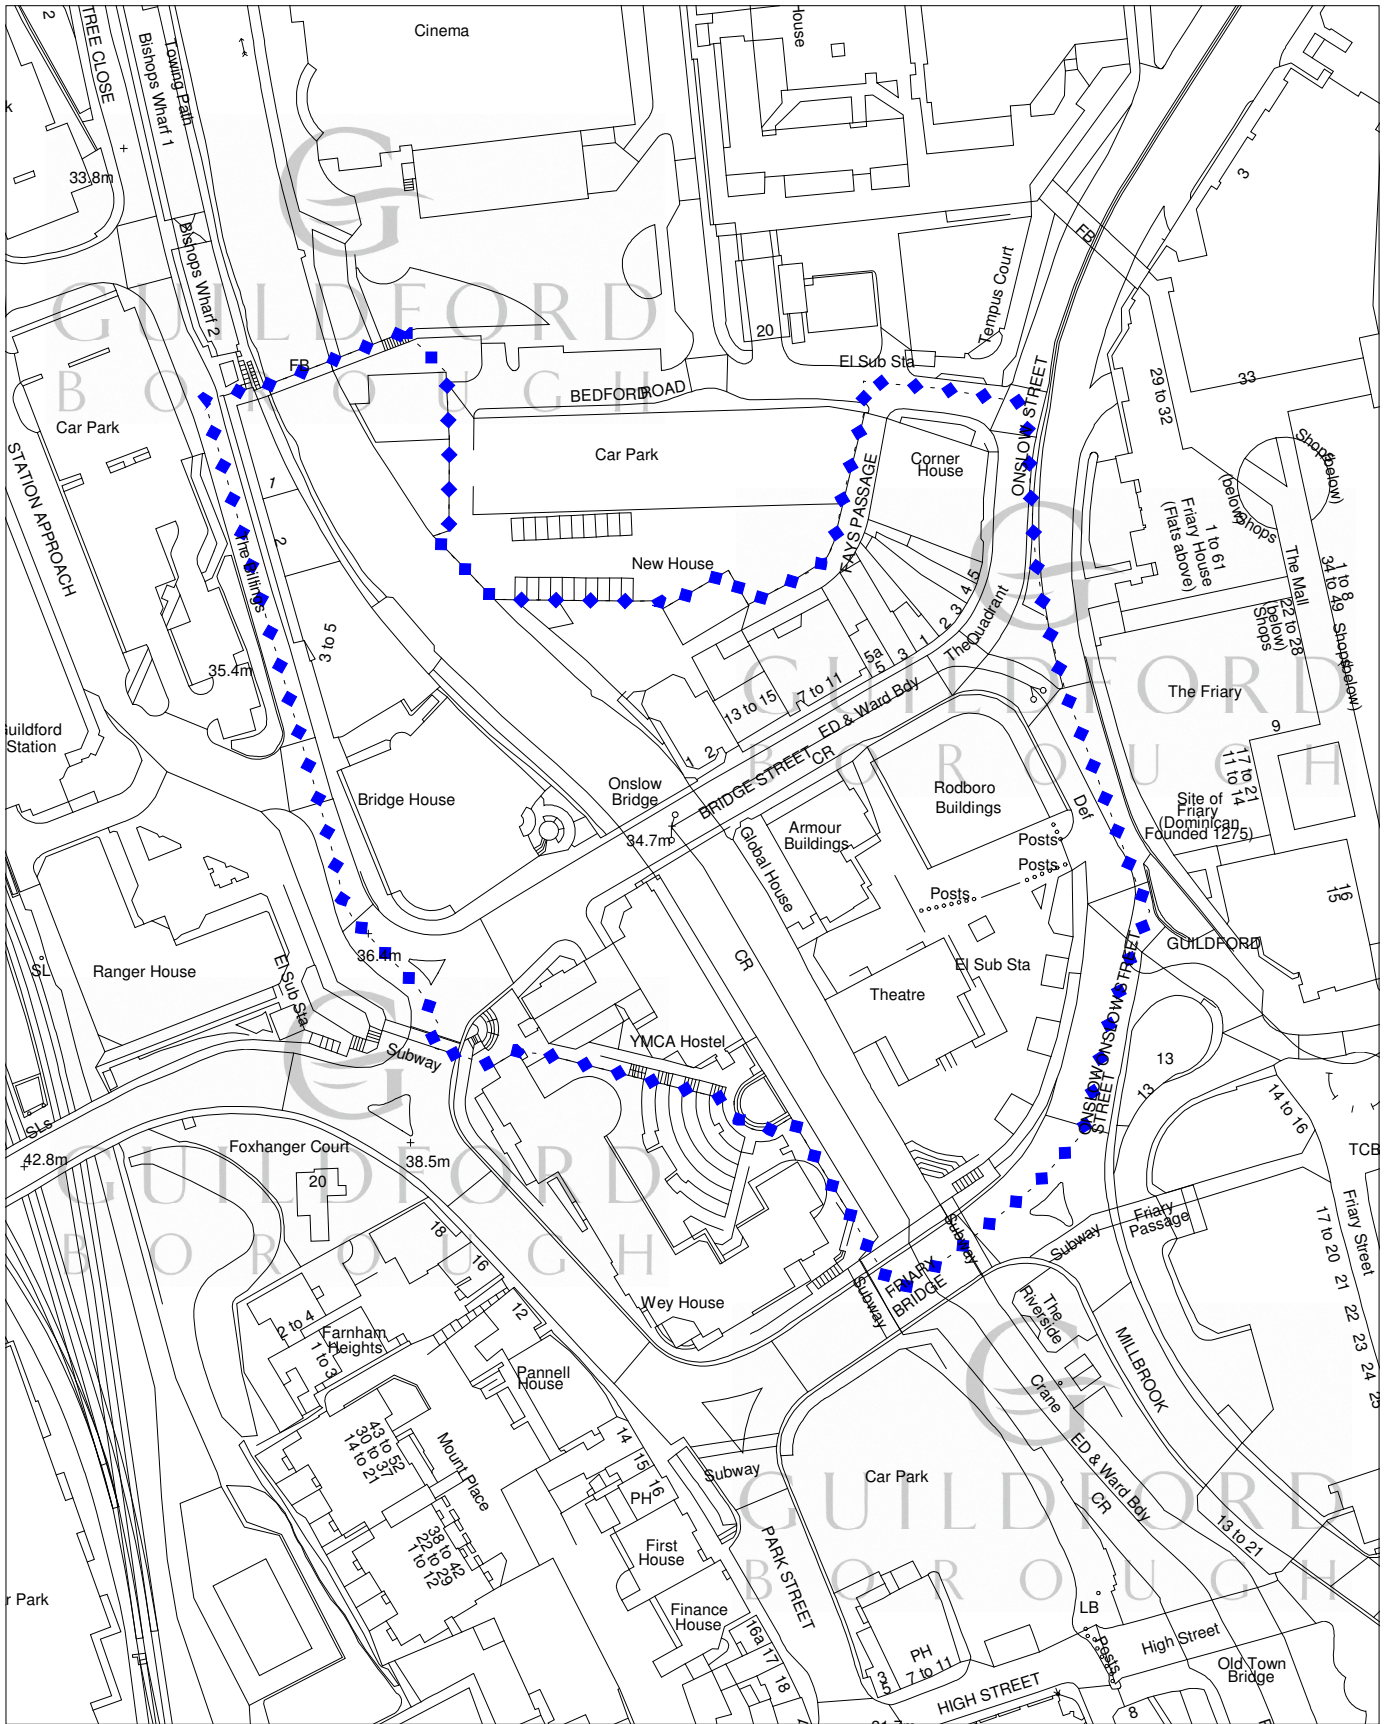

# Bridge Street Conservation Area

"This map is reproduced from Ordnance Survey material with the permission of Ordnance Survey on behalf of the Controller of Her Majesty's Stationery Office Crown Copyright.  
 Unauthorised reproduction infringes Crown Copyright and may lead to prosecution or Civil proceedings. Guildford Borough Council, Licence No. 100019625, 2010"

This map is for identification purposes only and should not be relied upon for accuracy

Copyright GBC 2010

Print Date: 04/11/2010

Not To Scale

**GUILDFORD**  
BOROUGH